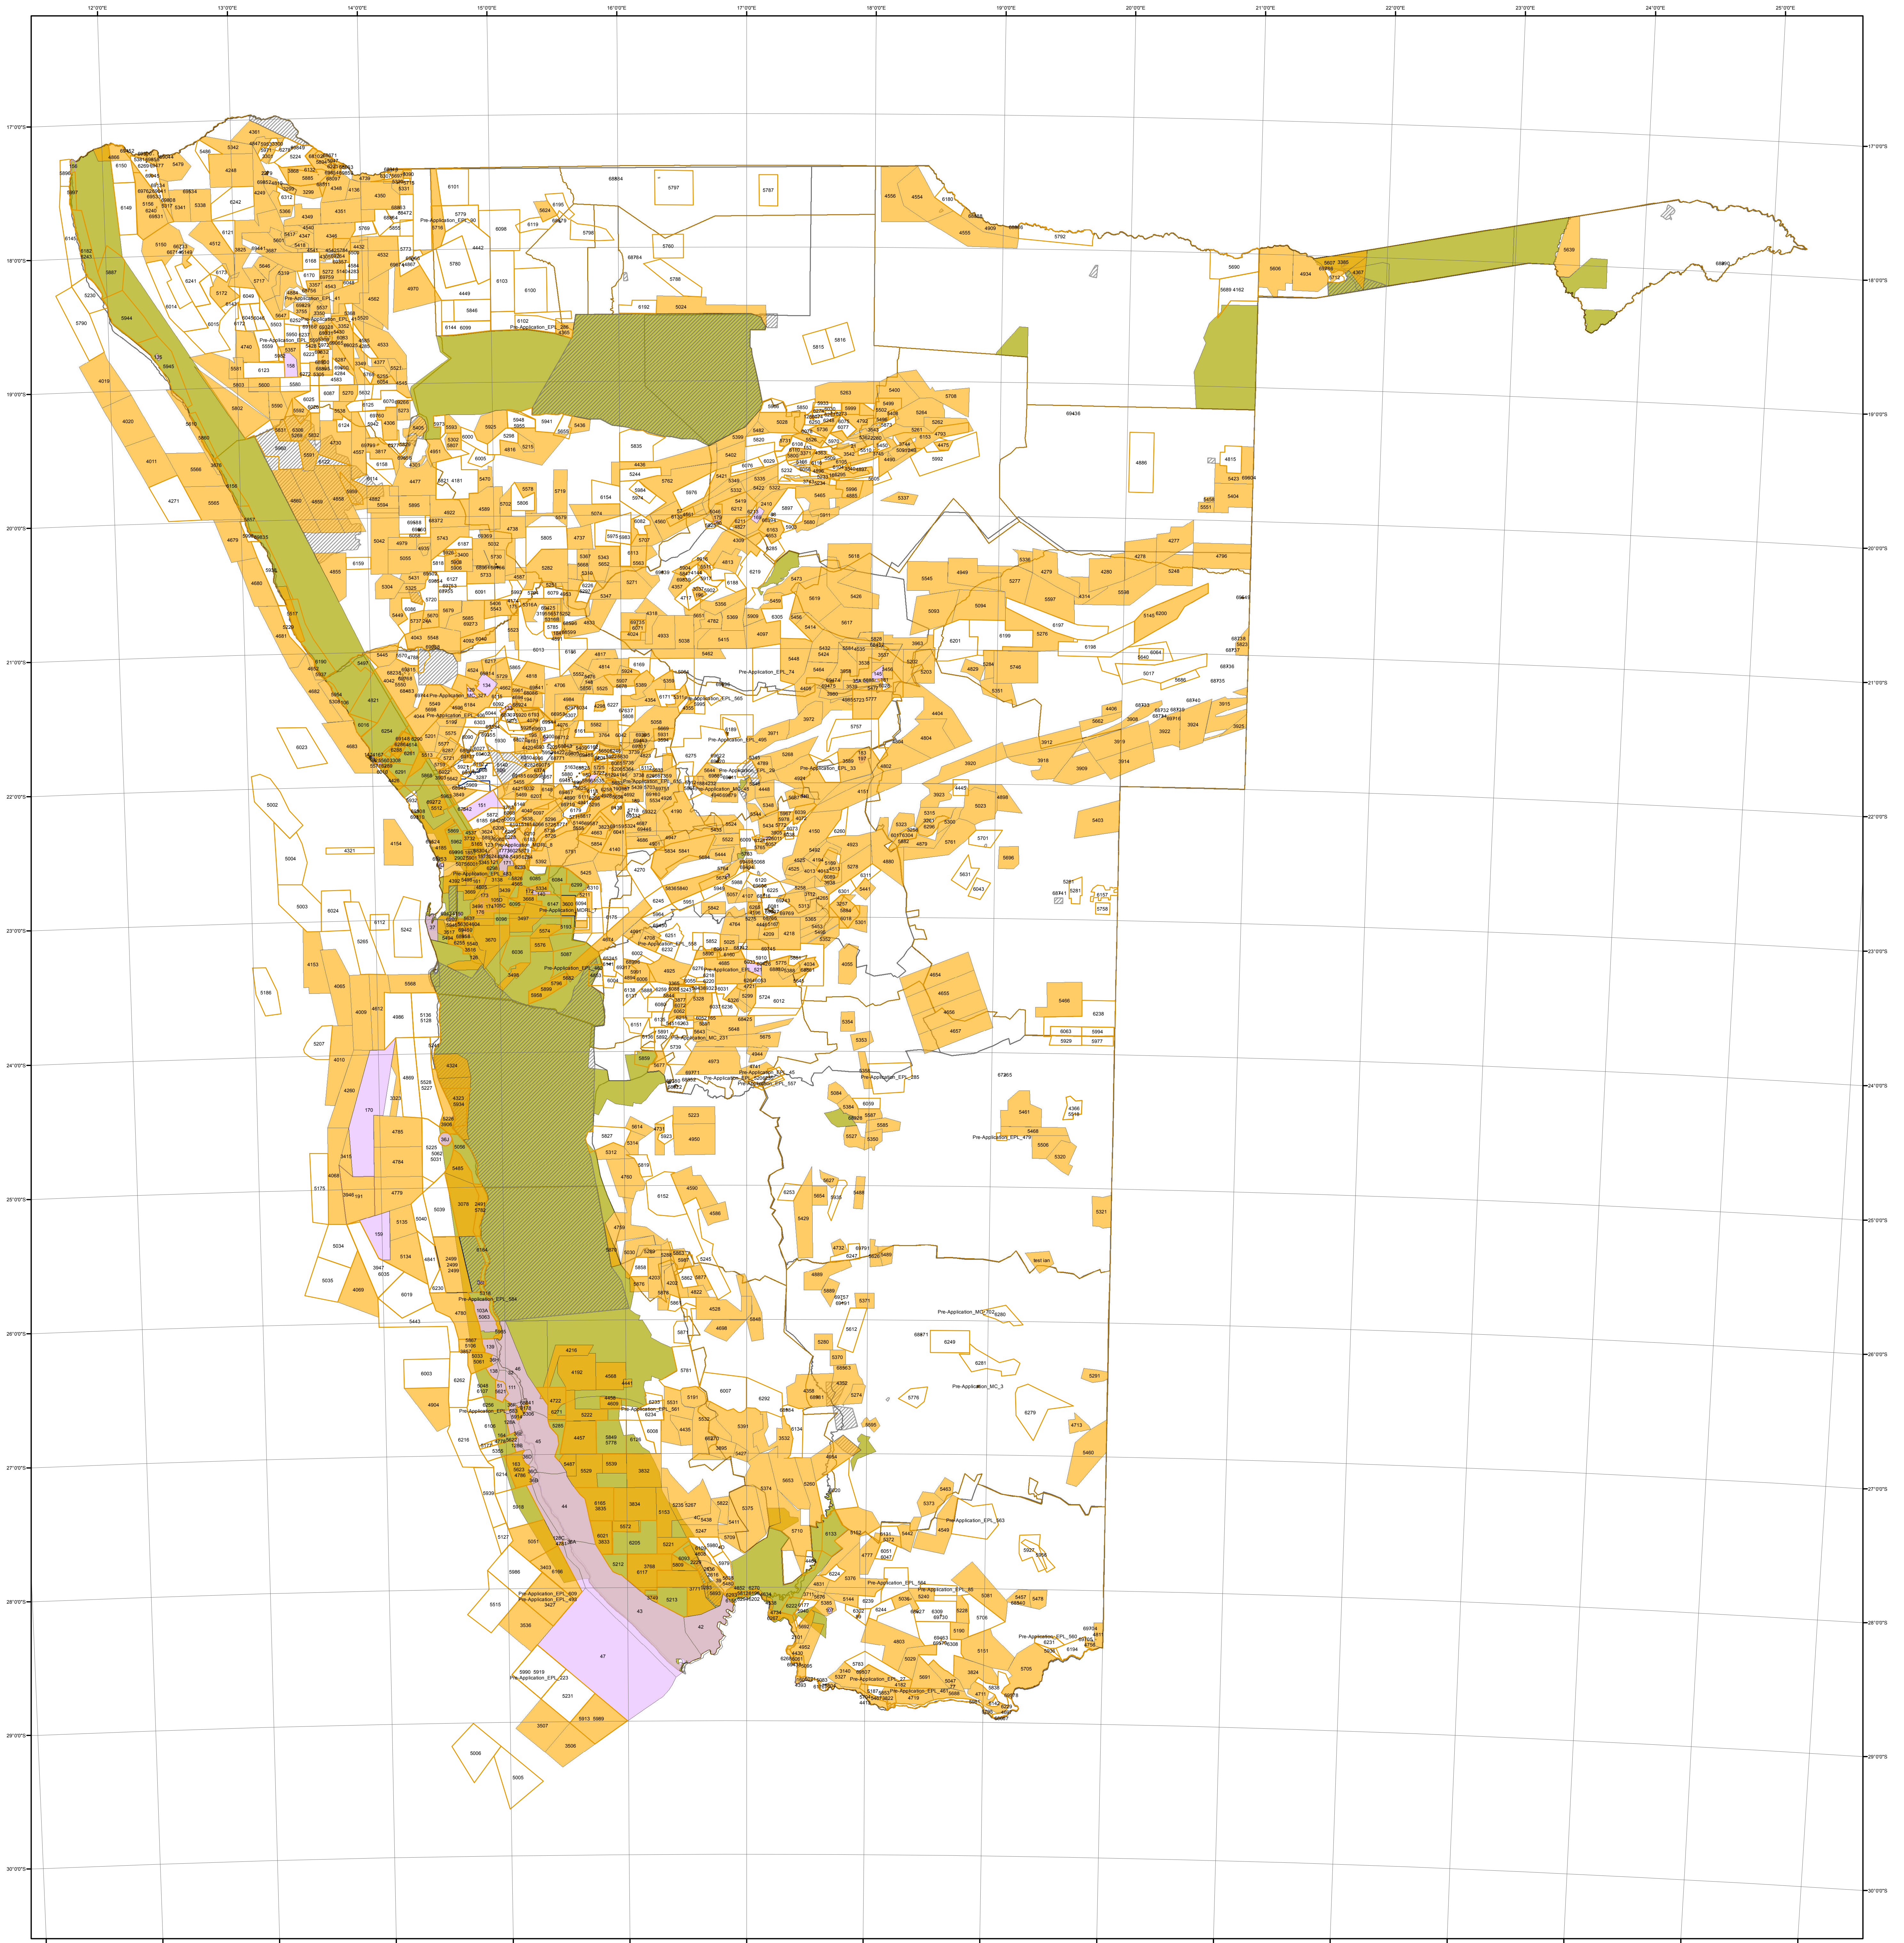

Current Namibian Licences (Ministry of Mines and Energy)

Date: 13/05/2016

Legend

EPL - Application	ERL - Application	Withdrawn Area
EPL - Active	ERL - Active	Environmentally Sensitive Areas
ML - Application	RL - Application	District
ML - Active	RL - Active	Region
MC - Application	MDRL - Application	Division
MC - Active	MDRL - Active	

1:2,000,000

Projection: Albers Conic Equal Area
Spheroid: Bessel 1841
Central Meridian: 17 Deg. E
Grid: Geographic Coordinates (Degrees)